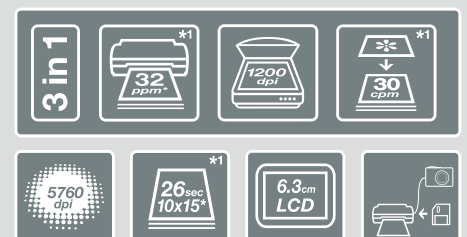

Save money – four individual ink cartridges mean you only replace the colour you use

Simple digital photo printing – use the built-in memory card reader or connect to a PictBridge digital camera

Fantastic results every time – Epson PhotoEnhance automatically adjusts colour and contrast for perfect results

Add new life to photos – restore colour, remove dust and correct backlighting when scanning with Epson Easy Photo Fix™

Better photos – remove red-eye with Epson Easy Photo Print

Key benefits:

- All-in-one printer, scanner and copier for documents and photos
- 6.3 cm LCD viewer for easy PC-free photo printing
- Save money with individual inks – only replace the colour you use
- Superb quality with long-lasting Epson DURABrite™ Ultra Ink

Epson Stylus DX8400 Series

Print technology

Printing method	4-colour inkjet printer, Epson Micro Piezo™ print head
Nozzle configuration	90 nozzles black / 90 nozzles, each colour (cyan, magenta, yellow)
Droplet size	3 pl (minimum) with Variable-sized Droplet Technology
Ink system	Epson DURABrite™ Ultra Ink
Print resolution	Up to 5760 x 1440 optimised dpi on suitable media using RPM (Resolution Performance Management)