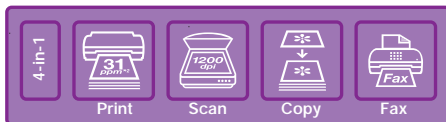

EPSON STYLUS OFFICE BX300F

EPSON STYLUS OFFICE BX300F

Fast, affordable office all-in-one with speed-dial fax and auto document feeder. It's easy to use, flexible and adds professionalism to all your business documents.

This all-in-one is perfect for all office printing and faxing. From quick copies to colour marketing materials, results look great and are highly durable because Epson DURABrite™ Ultra ink is resistant to water, smudging, fading and highlighter pens on a variety of media.

As an ENERGY STAR® qualified product it combines low power with performance to deliver 31 pages per minute. Individual inks mean you only replace the colour you use, saving you money.

- Versatile office 4-in-1
- Very low power consumption
- Compact, stylish design
- Fax, speed dial and auto document feeder
- Cost effective individual inks from €9.99, mean you only replace the colour you use

EPSON®
EXCEED YOUR VISION